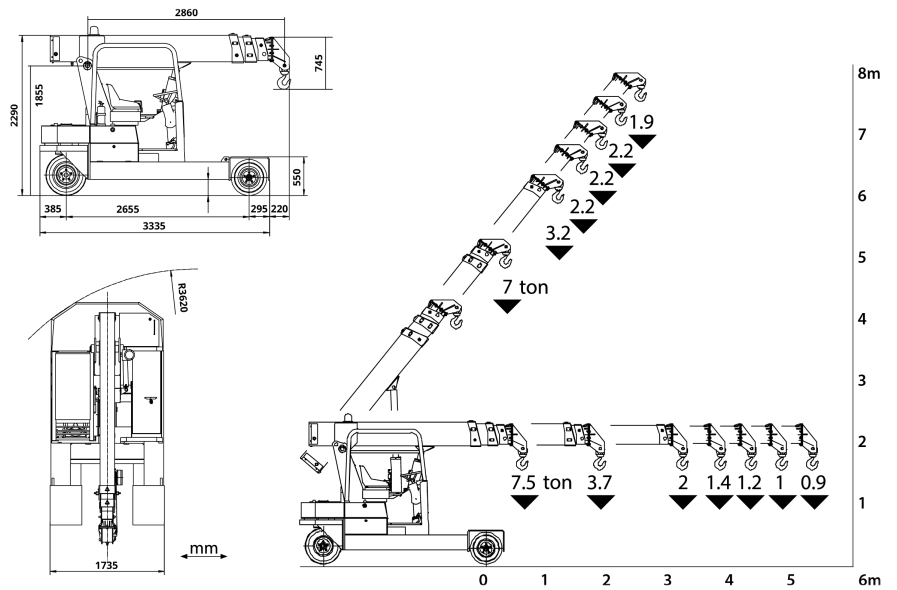

## DISCOVER OUR VALLA 75E

A strong and compact  
7.5T electrical crane.

The Valla 75E is an industrial crane that is low-noise and creates zero-emissions yet has a maximum safe working load of 7.5t. The compact crane's highly-efficient batteries deliver long-lasting power and fast charging.

# TECHNICAL SPECIFICATIONS

Max Lifting Capacity 7,500kg  
 Max Working Height 7.4m  
 Max Working Radius 5.4m  
 Capacity @ Max Height 1,900kg  
 Capacity @ Max Radius 900kg  
 Power Source Batteries  
 Height 2290mm  
 Length 3335mm  
 Width 1735mm  
 Total Machine Weight 6,100kg